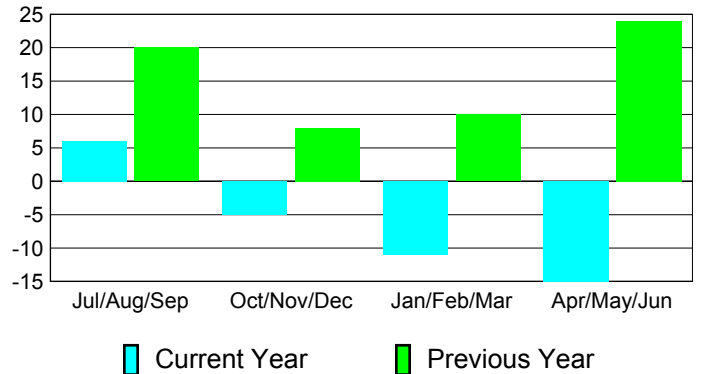

Membership Results
2010-2011

Membership
2009-2010

| Month | Net Memb Goal | Actual New Memb | Actual Dropped Memb | Gain/Loss of Memb | Gain/Loss of Memb |
|---------------|---------------|-----------------|---------------------|-------------------|-------------------|
| Jul/Aug/Sep | 20 | 21 | -15 | 6 | 20 |
| Oct/Nov/Dec | 39 | 8 | -13 | -5 | 8 |
| Jan/Feb/Mar | 40 | 7 | -18 | -11 | 10 |
| Apr/May/June | 41 | 47 | -62 | -15 | 24 |
| Totals | 140 | 83 | -108 | -25 | 62 |

Membership Results 2010-2011

Goal, New, Dropped, Gain/Loss

Comparison of Membership Gain/Loss

Current Year Compared to the Previous Year

Gender Comparison 2010-2011

Jul/Aug/Sep

Oct/Nov/Dec

Jan/Feb/Mar

Apr/May/June

Male

Female