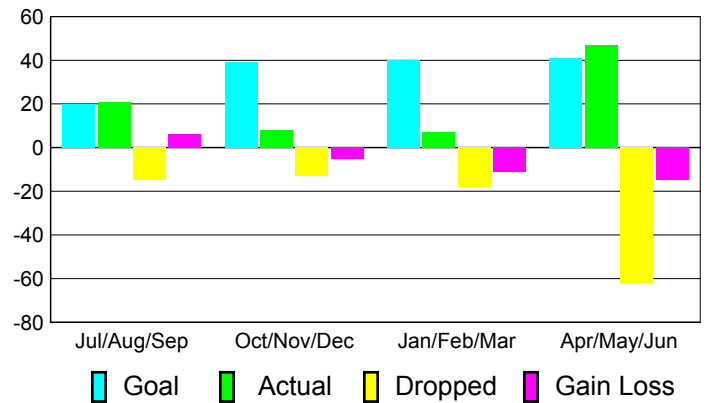

Membership Results 2010-2011

Goal, New, Dropped, Gain/Loss

Comparison of Membership Gain/Loss

Current Year Compared to the Previous Year