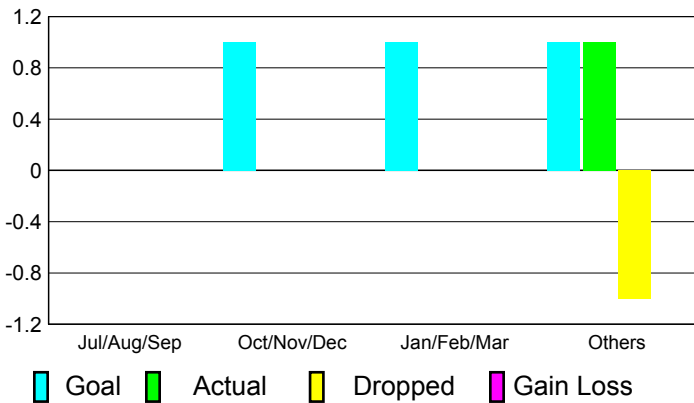

2010-2011 GMT Reports for District (or Undistricted) **District 410 D**

GMT: **Robert B Fowler**

Location: **REP OF SOUTH AFRICA**

GMT CA: **6**

CLUBS

Club Results
2010-2011

Clubs
2009-2010

| Month | New Club Goal | Actual New Clubs | Actual Dropped Clubs | Gain/Loss of Clubs | Gain/Loss of Clubs |
|---------------|---------------|------------------|----------------------|--------------------|--------------------|
| Jul/Aug/Sep | 0 | 0 | 0 | 0 | 1 |
| Oct/Nov/Dec | 1 | 0 | 0 | 0 | 0 |
| Jan/Feb/Mar | 1 | 0 | 0 | 0 | 0 |
| Apr/May/June | 1 | 1 | -1 | 0 | 0 |
| Totals | 3 | 1 | -1 | 0 | 1 |

Club Results 2010-2011

Goal, New, Dropped, Gain/Loss

Comparison of Club Gain/Loss

Current Year Compared to the Previous Year

YTD Status Quo Clubs 2010-2011

Status Quo Clubs Compared to Status Quo Members

MEMBERSHIP